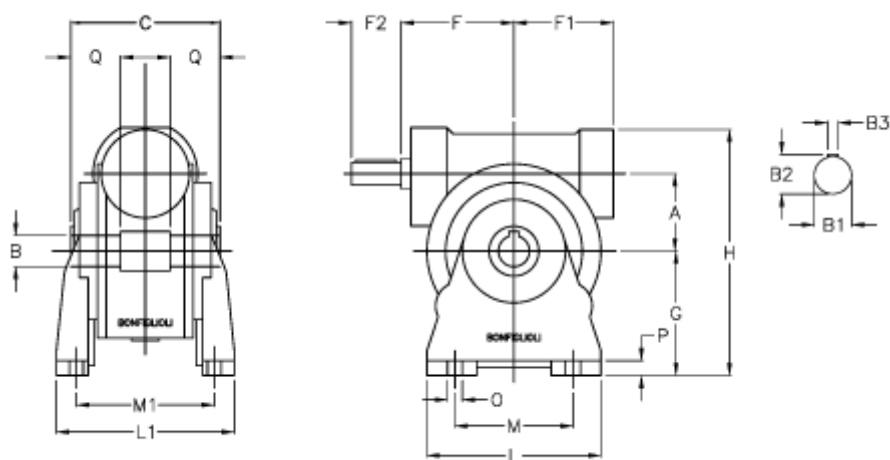

Article number: 3901130007100

Description: Worm gear with solid input shaft  
VF 130N-7-HS

## Measures

a	= 130.0	F1	= 154	P	= 18
B	= 45	g	= 195	Q	= 52.5
B1 E7	= 30	H	= 390		
B2	= 33.0	L	= 310		
B3 H9	= 8	L1	= 245		
C	= 165	m	= 220		
Description	= VF 130A-xx-HS	M1	= 191.0		
F	= 160.0	O	= 16.0		